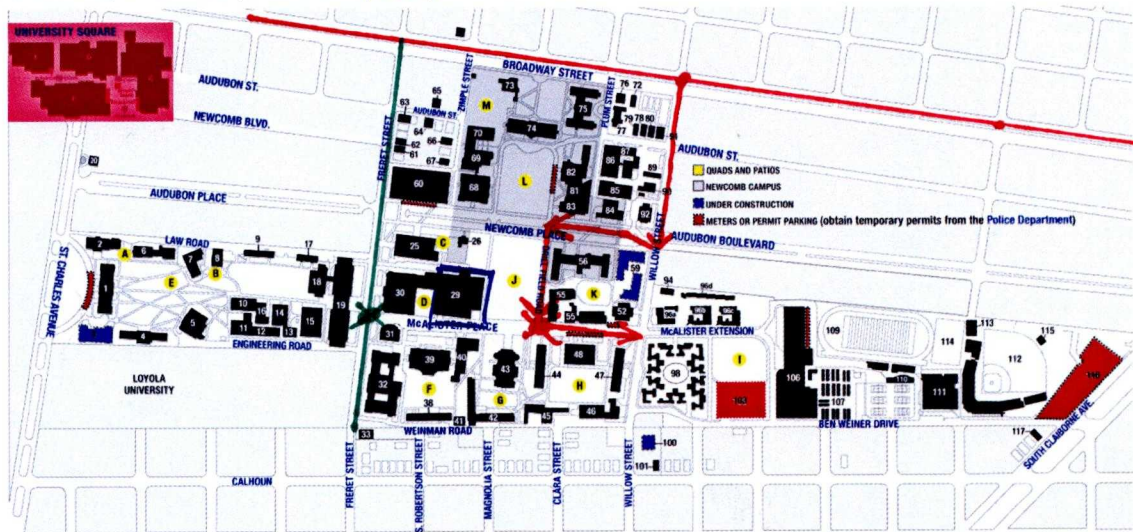

UPTOWN CAMPUS MAP

Construction on Campus

6324 Claiborne Avenue - 117

Accounting Office - 65
1030 Audubon Street

Alumni House - 100
6319 Willow Street

Anthropology Annex - 63
7041 Freret Street

Aron Student Residences - 98

Boggs Center for Energy and Biotechnology - 15

Walter E. Blessey Hall - 11

Brown Field - I

Bruff Commons - 48

Bruff Quad - H

Butler Hall - 52

Caroline Richardson Building - 84

Cassatt Courtyard - C

Central Building (Fogelman Arena) - 30

Robert C. Cudd Hall - 8

Diboll Complex/Parking Garage - 103

Dinwiddie Hall - 3

Dixon Hall - 68

Dixon Performing Arts Center - 69

Institute for Environmental Law and Office for Continuing Legal Education - 66
7018 & 7016 Zimple Street

Facilities Services - 85

Fogelman Arena - 30

Alcee Fortier Hall - 17

Gibson Hall - 1

Gibson Quad - E

Goldring Tennis Center - 110

Goldring/Woldenberg Hall I - 39

Goldring/Woldenberg Hall II - 40

F. Edward Hebert Hall - 7

Howard-Tilton Memorial Library - 60

Irby Hall - 44

Joseph Merrick Jones Memorial - 25

Law Annex - 33

Josephine Louise House - 75

Katherine and William Mayer Residences - 55

Lavin-Berrick Center for University Life - 29

LBC Quad - J

Norman Mayer Building - 6

McAlister Auditorium - 43

Monroe Quad - F

Eileenora P. McWilliams Hall - 70

Modular Housing Quad - 107

Monroe Hall - 38

Navy ROTC Building - 31

Newcomb Art Gallery - 81

Newcomb Hall - 74

Newcomb Quad - L

Newcomb Nursery School - 77

Paterson House - 45

Phelps House - 47

Pierson Patio - A

Pocket Park - D

Power Plant - 86

Relly Student Recreation Center - 106

Richardson Building - 5

Richardson Memorial - 4

Rogers Memorial Chapel - 73

Science and Engineering Facilities - 16

Sharp Hall - 42

Sharp Quad - G

School of Social Work - 9

Percival Stern Hall - 19

Tate House - 67
7008 Zimple Street

Taylor Laboratory - 13

Stanley Thomas Hall - 10

Telecommunications - 41

Tilton Memorial Hall - 2

Turchin Stadium - 112

University Health Center - 92

Lallage Feazel Wall Residential College - 46

Warner Patio - B

Warren House - 56

Warren Quad - K

Weinmann Hall - 32

George Westfield Practice Facility - 109

Willow Residences - 96

Wilson Athletic Center - 111

Woldenberg Art Center - 82-83

Zimple Quad - M